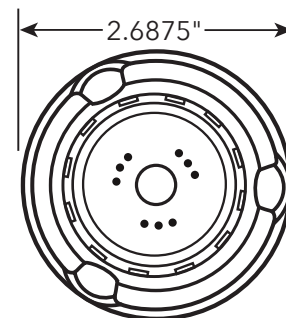

MEASUREMENTS

*WARRANTY DETAILS: Niagara Conservation Corp. guarantees to the original purchaser or recipient of an aerator or showerhead that it is free from defects in material and workmanship for a period of 10 years. Niagara will, at our choice, replace any part of the aerator or showerhead which is, in our opinion, defective provided that the product has not been abused, misused, altered, or damaged after its purchase. This includes damage due to the use of tools or harsh chemicals. Call Niagara for complete warranty details.

CORPORATE HQ 1200 Lakeside Parkway, Suite 450, Flower Mound, Texas 75028 USA

(t) 800.831.8383 (p) 817.391.0800 (f) 682.200.6962 (e) info@niagaracorp.com

© 2018 Niagara Conservation May 8, 2018 2:24 PM

niagaracorp.com