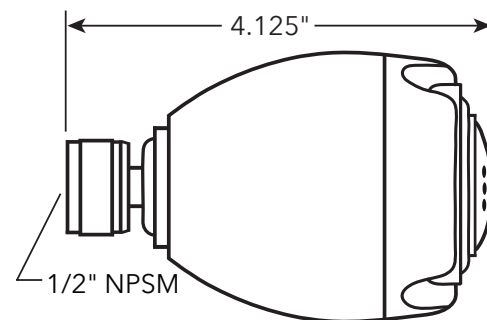

MEASUREMENTS

*WARRANTY DETAILS: Niagara Conservation Corp. guarantees to the original purchaser or recipient of an aerator or showerhead that it is free from defects in material and workmanship for a period of 10 years. Niagara will, at our choice, replace any part of the aerator or showerhead which is, in our opinion, defective provided that the product has not been abused, misused, altered, or damaged after its purchase. This includes damage due to the use of tools or harsh chemicals. Call Niagara for complete warranty details.

CORPORATE HQ 1200 Lakeside Parkway, Suite 450, Flower Mound, Texas 75028 USA

(t) 800.831.8383 (p) 817.391.0800 (f) 682.200.6962 (e) info@niagaracorp.com

© 2018 Niagara Conservation May 8, 2018 2:24 PM

niagaracorp.com