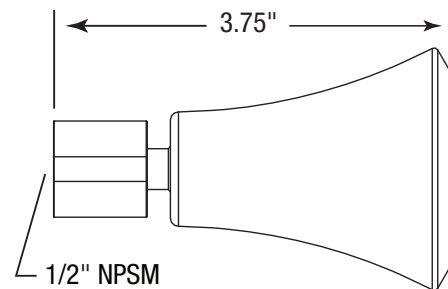

LUXURY SPA™

FIXED MOUNT SHOWERHEAD Tamperproof Mount Available

LUXURY SPA™

FIXED MOUNT SHOWERHEAD

Tamperproof Mount available

FEATURES

- Powerful spray provides more water at low pressure
- Saves 40% more than standard showerheads
- All-metal body with a chrome-brass ball joint
- Single spray function provides full body coverage
- Tamperproof version available
- Patented Equiforce™ Technology guarantees a consistent flow rate across a wide range of pressure
- 10 year limited lifetime warranty

SPECIFICATIONS

Item Number	Flow Rate	Finish	Spray
N2150	1.5 GPM	Chrome-Plated	Single Function
N2150-TP*	1.5 GPM	Chrome-Plated	Single Function

*Tamperproof Nut

Technology: Equiforce™

Materials: Body: Zinc with brass ball joint

ASME/CSA Certified: ASME A112.18.1 / CSA B125.1

MEASUREMENTS

*WARRANTY DETAILS: Niagara Conservation™ guarantees to the original purchaser or recipient of an aerator or showerhead that it is free from defects in material and workmanship for a period of 10 years. Niagara will, at our choice, replace any part of the aerator or showerhead which is, in our opinion, defective provided that the product has not been abused, misused, altered, or damaged after its purchase. This includes damage due to the use of tools or harsh chemicals. Call Niagara for complete warranty details.