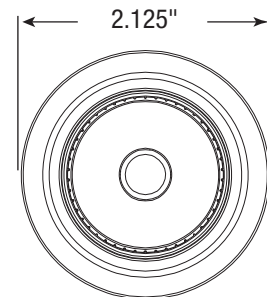

MEASUREMENTS

*WARRANTY DETAILS: Niagara Conservation™ guarantees to the original purchaser or recipient of an aerator or showerhead that it is free from defects in material and workmanship for a period of 10 years. Niagara will, at our choice, replace any part of the aerator or showerhead which is, in our opinion, defective provided that the product has not been abused, misused, altered, or damaged after its purchase. This includes damage due to the use of tools or harsh chemicals. Call Niagara for complete warranty details.