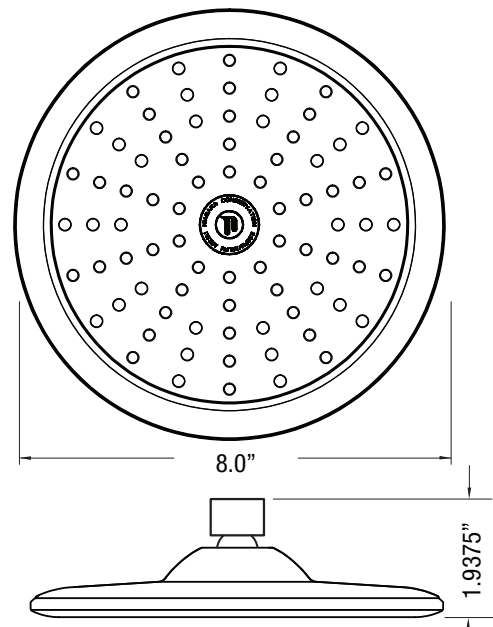

RAINFALL SPA™

FIXED MOUNT SHOWERHEAD

FEATURES

- Powerful spray provides more water at low pressure
- Saves 20% more than standard showerheads
- Sleek, modern design with a large 8" diameter face plate
- Wide, full body spray provides a soothing rain shower experience
- Soft rubber nozzles allow for easy cleaning
- Patented Equiforce™ Technology guarantees a consistent flow rate across a wide range of pressure
- 10 year limited lifetime warranty

SPECIFICATIONS

Item Number	Flow Rate	Finish	Spray
N9520CH	2.0 GPM	Chrome-Plated	Single Function

Technology: Equiforce™

Materials: Body: ABS Durable Plastic

ASME/CSA Certified: ASME A112.18.1 / CSA B125.1

MEASUREMENTS