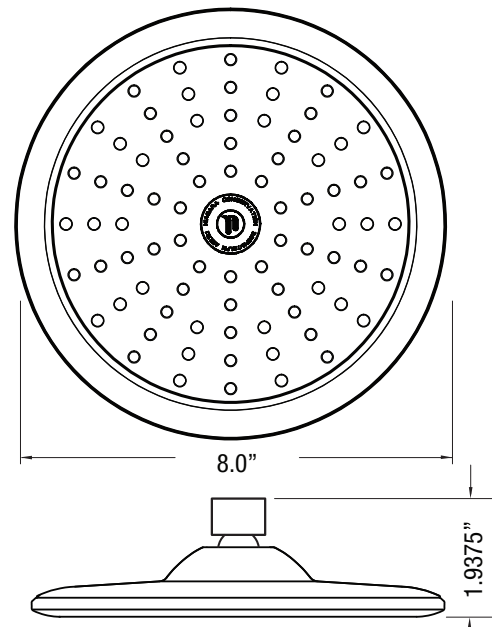

MEASUREMENTS

*WARRANTY DETAILS: Niagara Conservation Corp. guarantees to the original purchaser or recipient of an aerator or showerhead that it is free from defects in material and workmanship for a period of 10 years. Niagara will, at our choice, replace any part of the aerator or showerhead which is, in our opinion, defective provided that the product has not been abused, misused, altered, or damaged after its purchase. This includes damage due to the use of tools or harsh chemicals. Call Niagara for complete warranty details.

CORPORATE HQ 1200 Lakeside Parkway, Suite 450, Flower Mound, Texas 75028 USA

(t) 800.831.8383 (p) 817.391.0800 (f) 682.200.6962 (e) info@niagaracorp.com

© 2018 Niagara Conservation May 8, 2018 2:24 PM

niagaracorp.com