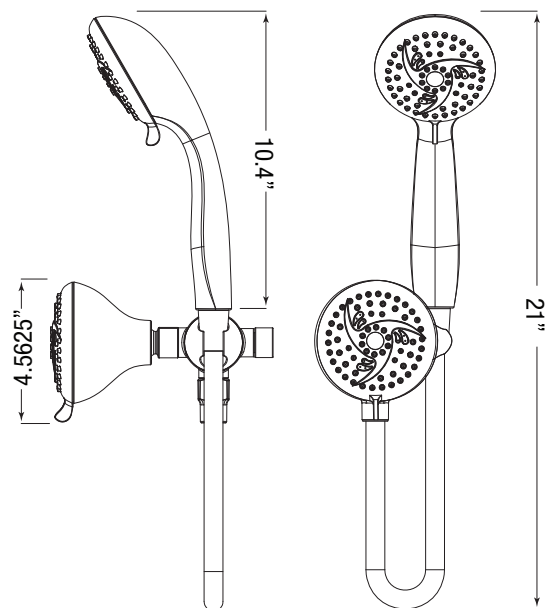

MEASUREMENTS