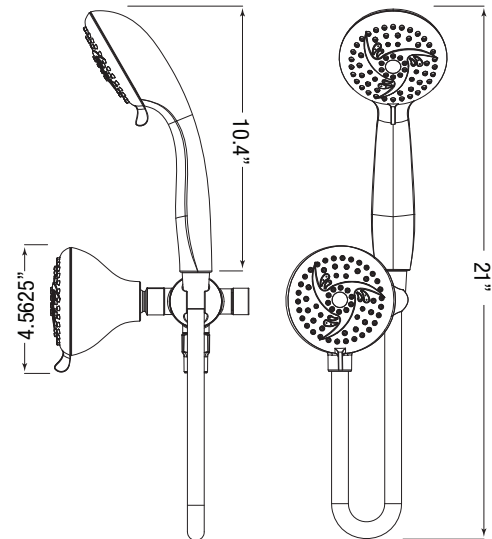

MEASUREMENTS