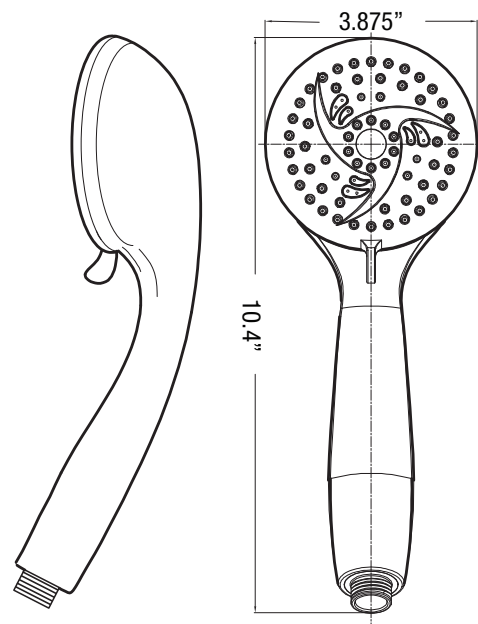

VARA SPA™ HANDHELD SHOWERHEAD

FEATURES

- Five Spray Settings: Center, Full + Center, Full, Full + Pulse and Pulse
- Saves 20% more than standard showerheads
- Soft rubber nozzles allow for easy cleaning
- Hose includes backflow preventer
- Installs easily without tools
- Hot water in tank lasts longer because less water is used
- Patented Equiforce™ Technology guarantees a consistent flow rate across a wide range of pressure
- 10 year limited lifetime warranty

SPECIFICATIONS

Item Number	Flow Rate	Finish	Spray
N9620CH-HH	2.0 GPM	Chrome-Plated	5 Function

Technology: Equiforce™

Materials: Body: ABS Durable Plastic, 60" Nylon-Reinforced PVC Hose and Bracket with Backflow Preventer

ASME/CSA Certified: ASME A112.18.1 / CSA B125.1

MEASUREMENTS

*WARRANTY DETAILS: Niagara Conservation™ guarantees to the original purchaser or recipient of an aerator or showerhead that it is free from defects in material and workmanship for a period of 10 years. Niagara will, at our choice, replace any part of the aerator or showerhead which is, in our opinion, defective provided that the product has not been abused, misused, altered, or damaged after its purchase. This includes damage due to the use of tools or harsh chemicals. Call Niagara for complete warranty details.