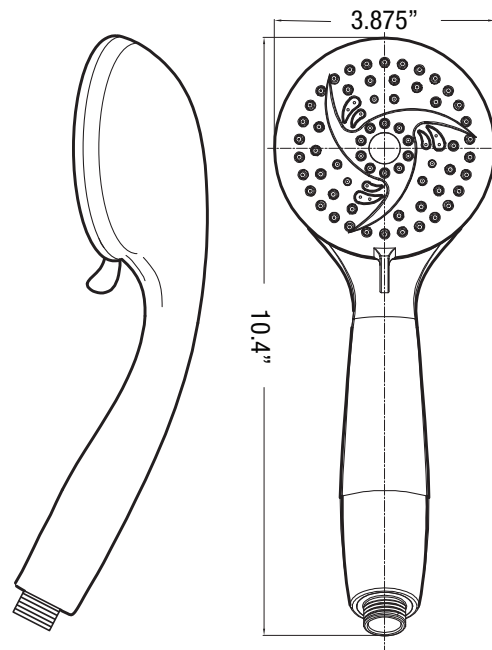

MEASUREMENTS

*WARRANTY DETAILS: Niagara Conservation Corp. guarantees to the original purchaser or recipient of an aerator or showerhead that it is free from defects in material and workmanship for a period of 10 years. Niagara will, at our choice, replace any part of the aerator or showerhead which is, in our opinion, defective provided that the product has not been abused, misused, altered, or damaged after its purchase. This includes damage due to the use of tools or harsh chemicals. Call Niagara for complete warranty details.

CORPORATE HQ 1200 Lakeside Parkway, Suite 450, Flower Mound, Texas 75028 USA

(t) 800.831.8383 (p) 817.391.0800 (f) 682.200.6962 (e) info@niagaracorp.com

© 2018 Niagara Conservation May 8, 2018 2:24 PM

niagaracorp.com