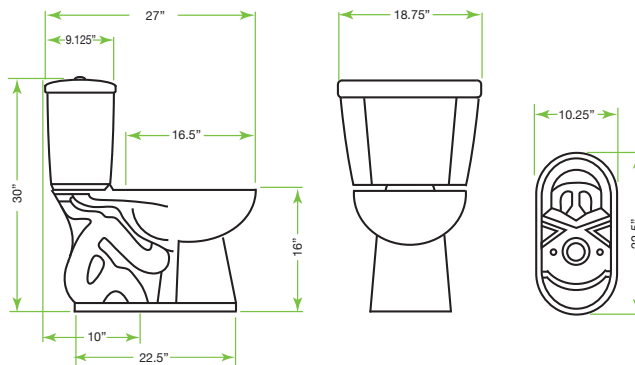

SPECIFICATIONS

N7726RB Bowl and N7714 Tank

Technology	Stealth
Flush Rate	0.8 GPF
MaP Performance Score	800g - MaP Premium
Efficiency Rating	UHET
ASME Certification	✓ A112.19.2
CSA Certification	✓ B45.1
WaterSense Labeled	✓
EZ Height	✓ 16"
Materials	Vitreous China
Finish Color	White

NOTE: EZ Height is only ADA Compliant with appropriate seat configuration.

MEASUREMENTS

Bowl Dimensions:	14"W x 16"H x 26.5"D
Footprint:	22.5"L x 10.25"W
Water Spot:	8" x 6"
Assembled Dimensions:	18.75" W x 30" H x 27" D
Rough-In:	10"

THE ORIGINAL 0.8 GPF SINGLE FLUSH ROUND BOWL

BULK PACKAGING

N7726RB Round

UPC Code 732291772600

Packaging Type Kraft Corrugated

Dimensions
15.5" W
16.5" H
27.5" D

Weight (Pkg.) 40 lbs

Skid Quantity 18 or 12

N7714 Tank

UPC Code 732291771429

Packaging Type Kraft Corrugated

Dimensions
9.5" W
15.5" H
19" D

Weight (Pkg.) 37 lbs

Skid Quantity 30

ASSEMBLY / SPARE PARTS

INSTALLATION NOTES