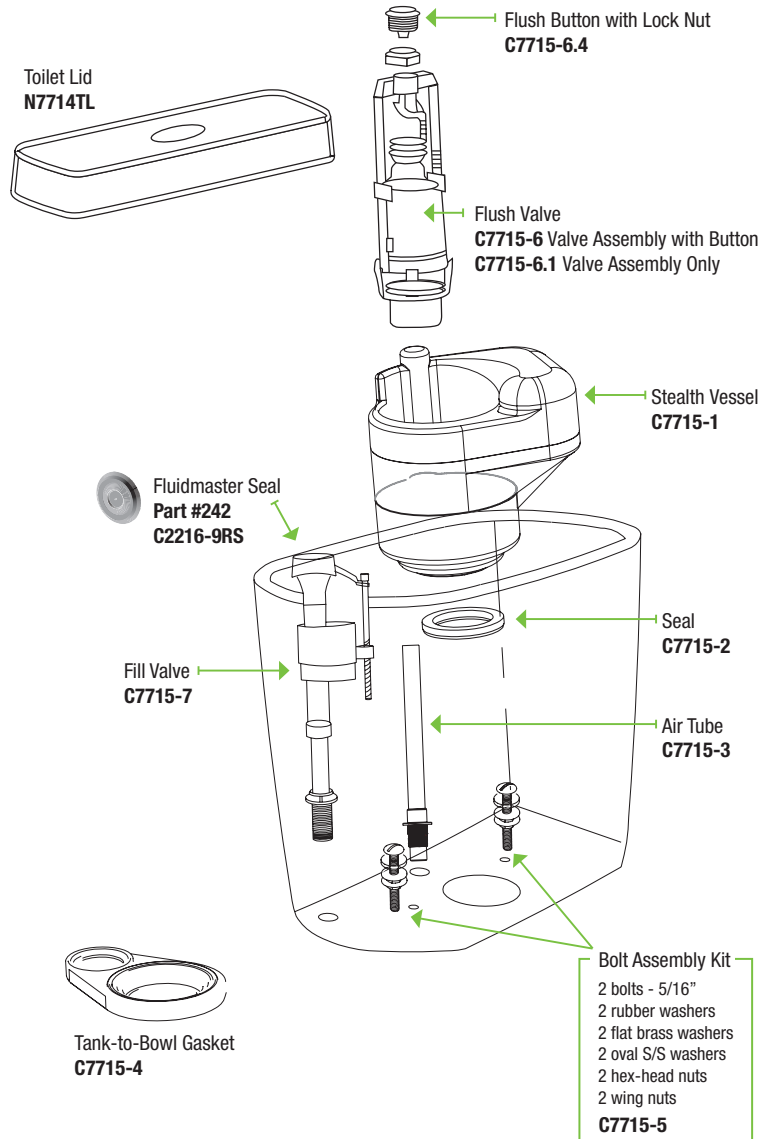

NOTE: EZ Height is only ADA Compliant with appropriate seat configuration.

MEASUREMENTS

Bowl Dimensions:	14"W x 16"H x 26.5"D
Footprint:	22.5"L x 10.25"W
Water Spot:	8" x 6"
Assembled Dimensions:	18.75" W x 30" H x 27" D
Rough-In:	10"

THE ORIGINAL 0.8 GPF SINGLE FLUSH ROUND BOWL

BULK PACKAGING

N7726RB Round

UPC Code 732291772600

Packaging Type Kraft Corrugated

Dimensions
15.5" W
16.5" H
27.5" D

Weight (Pkg.) 40 lbs

Skid Quantity 18 or 12

N7714 Tank

UPC Code 732291771429

Packaging Type Kraft Corrugated

Dimensions
9.5" W
15.5" H
19" D

Weight (Pkg.) 37 lbs

Skid Quantity 30

ASSEMBLY / SPARE PARTS

INSTALLATION NOTES

Install this product according to the installation guide. For back-to-back toilet installations: Use only a 45° double wye fitting. Will comply with the Americans with Disabilities Act (ADA) when installed per the requirements of the 2010 ADA Standards of Accessible Design, Section 604 Water Closets, of the Act. The Model Plumbing Codes require the installation of elongated open-front toilet seats in public bathrooms. Will comply with CSA B651 when installed per Clause 4.3.6 of the standard. Will comply with OBC Barrier Free requirements when installed per Clause 3.8.3.8 and 3.8.3.9.