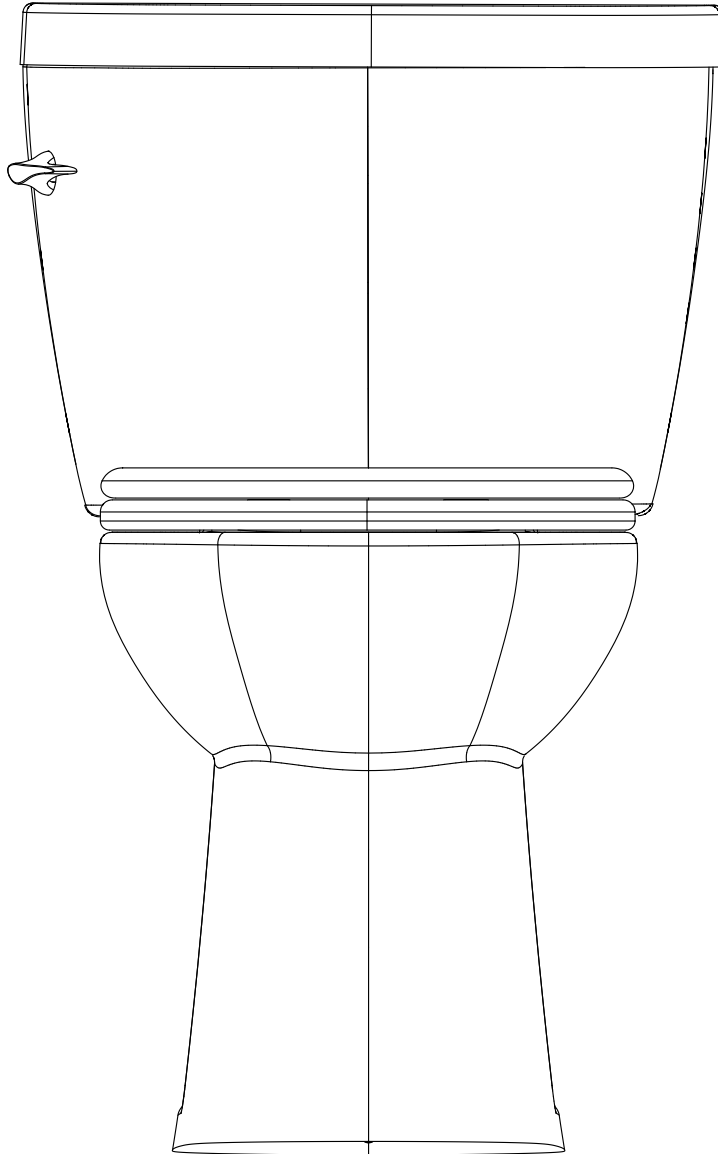

Drawing Title: Stealth Side Handle Round - Front View

Drawing #: Stealth_SFH_RB_N7716&N7714TFH

Scale: 1 to 5

STEALTH[®]

PROPRIETARY AND CONFIDENTIAL

The design, concept, drawing and or data expressed here-in are proprietary and may not be used, produced, copied or shared with others, in whole or in part. It is expressly prohibited without the written permission of Niagara Conservation.