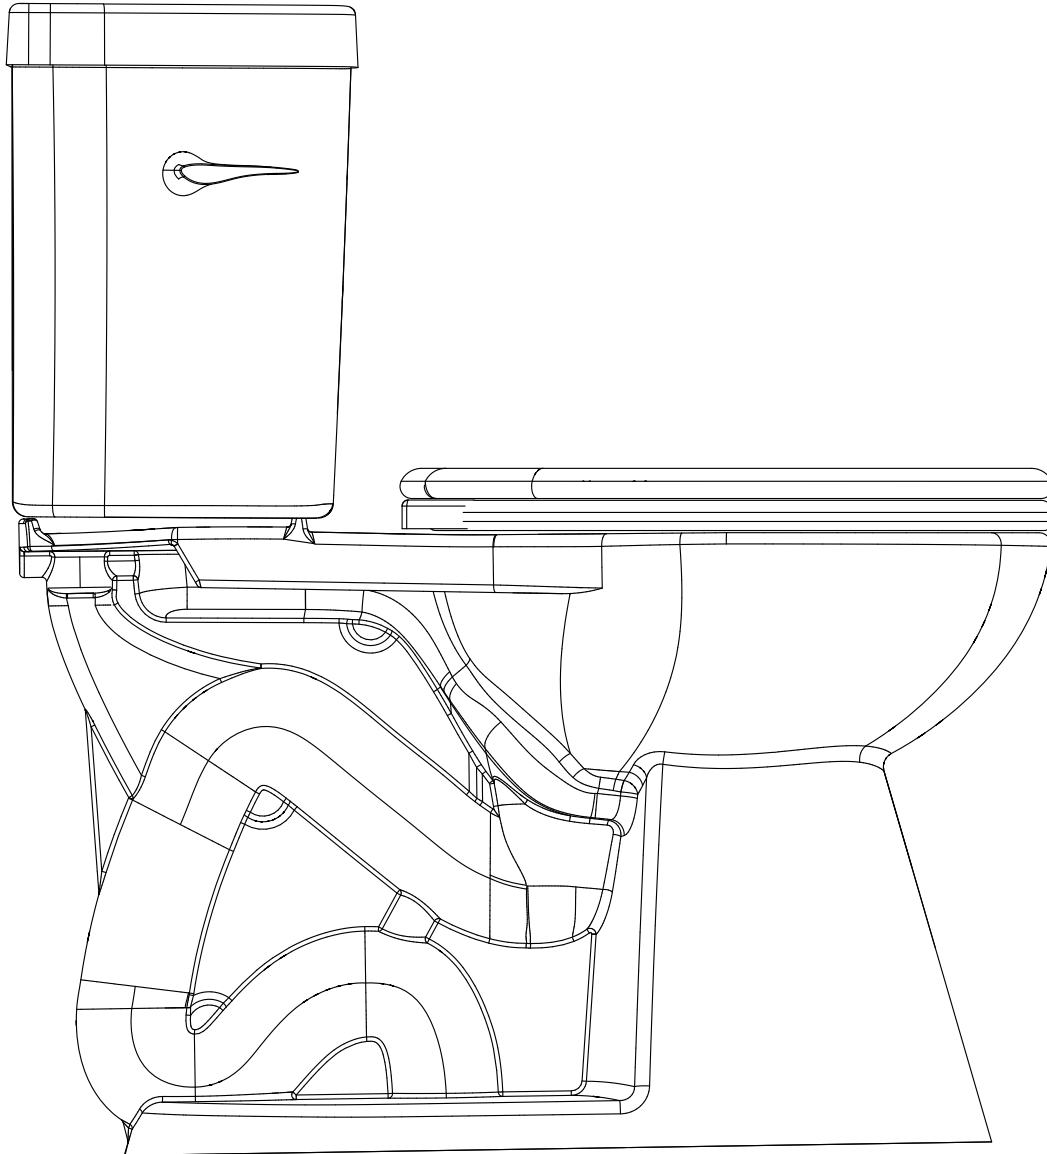

Drawing Title: Stealth Side Handle Round - Side View

Drawing #: Stealth_SFH_RB_N7716&N7714TFH

Scale: 1 to 5

STEALTH[®]

PROPRIETARY AND CONFIDENTIAL

The design, concept, drawing and or data expressed here-in are proprietary and may not be used, produced, copied or shared with others, in whole or in part. It is expressly prohibited without the written permission of Niagara Conservation.