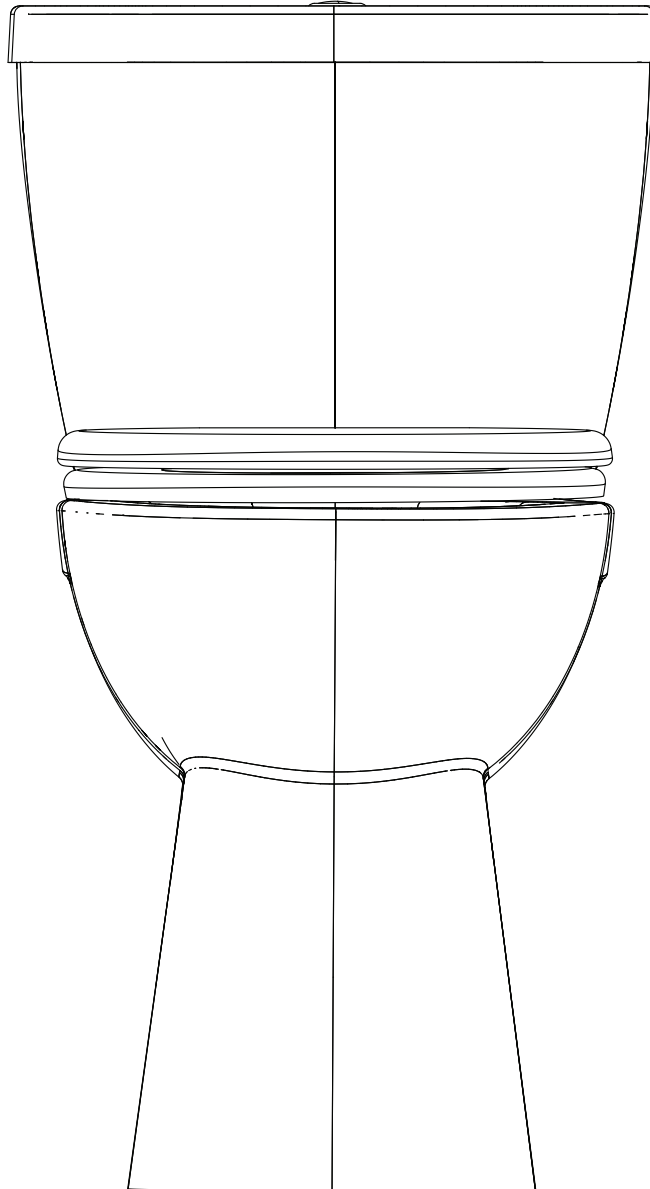

Drawing Title: Stealth Single Flush Rear Outlet - Front View

Drawing #: Stealth_SF_EBR_N7799&N7799T

Scale: 1 to 5

PROPRIETARY AND CONFIDENTIAL

The design, concept, drawing and or data expressed here-in are proprietary and may not be used, produced, copied or shared with others, in whole or in part. It is expressly prohibited without the written permission of Niagara.