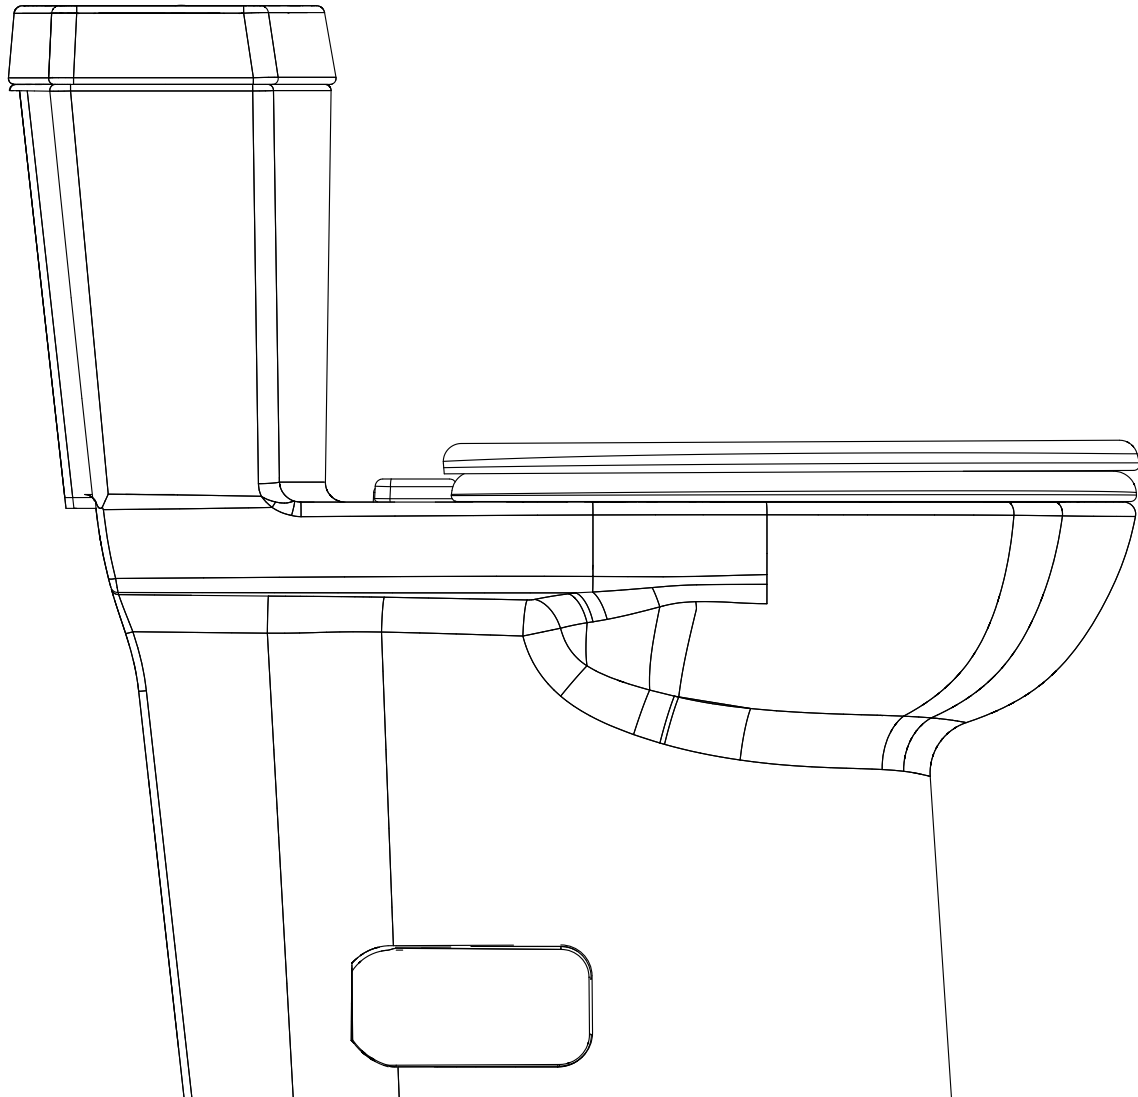

Drawing Title: Stealth One Piece - Side View

Drawing #: Stealth_SF_EB_N7711

Scale: 1 to 5

STEALTH[®]

PROPRIETARY AND CONFIDENTIAL

The design, concept, drawing and or data expressed here-in are proprietary and may not be used, produced, copied or shared with others, in whole or in part. It is expressly prohibited without the written permission of Niagara Conservation.