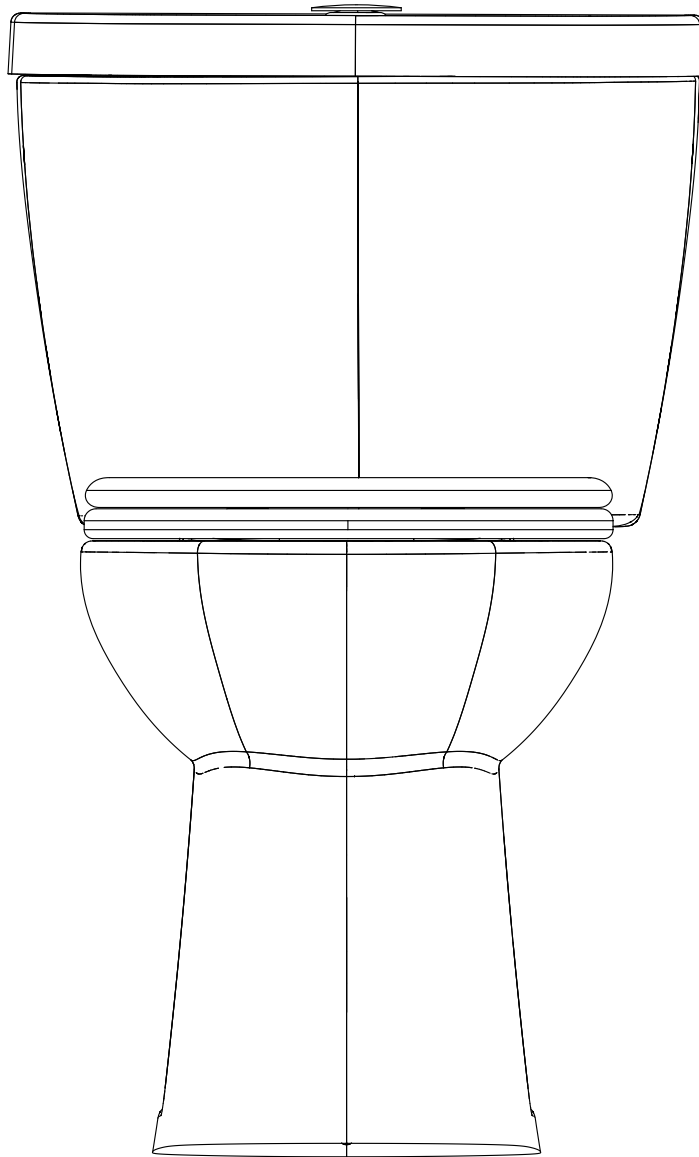

Drawing Title: Stealth Single Flush Round - Front View

Drawing #: Stealth_SF_RB_N7716&N7714

Scale: 1 to 5

STEALTH[®]

PROPRIETARY AND CONFIDENTIAL

The design, concept, drawing and or data expressed here-in are proprietary and may not be used, produced, copied or shared with others, in whole or in part. It is expressly prohibited without the written permission of Niagara Conservation.