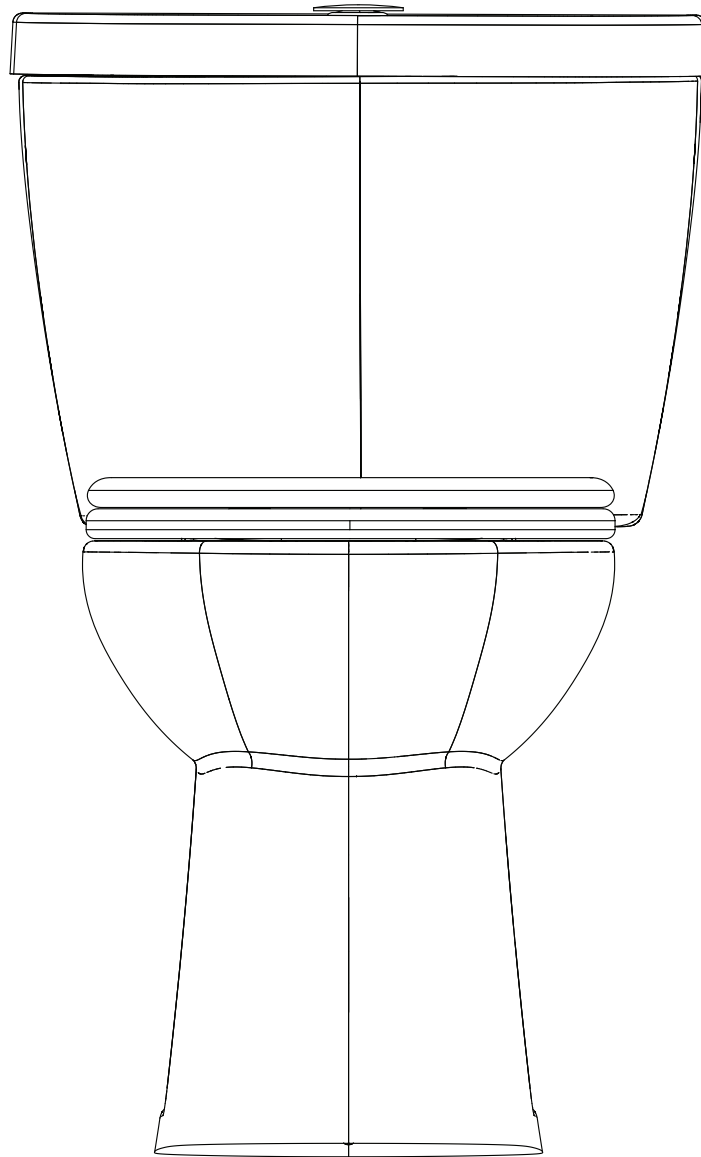

Drawing Title: Stealth Single Flush Round - Front View

Drawing #: Stealth_SF_RB_N7716&N7714

Scale: 1 to 5

PROPRIETARY AND CONFIDENTIAL

The design, concept, drawing and or data expressed here-in are proprietary and may not be used, produced, copied or shared with others, in whole or in part. It is expressly prohibited without the written permission of Niagara.

SUBMITTER INFORMATION

Submitted By:
Address 1:
Address 2:
City:
State: Zip:

PROJECT INFORMATION

POC:
Address 1:
Address 2:
City:
State: Zip:

STEALTH[®]
HIGH-POWER.
LOW-MAINTENANCE.
NO WASTE.