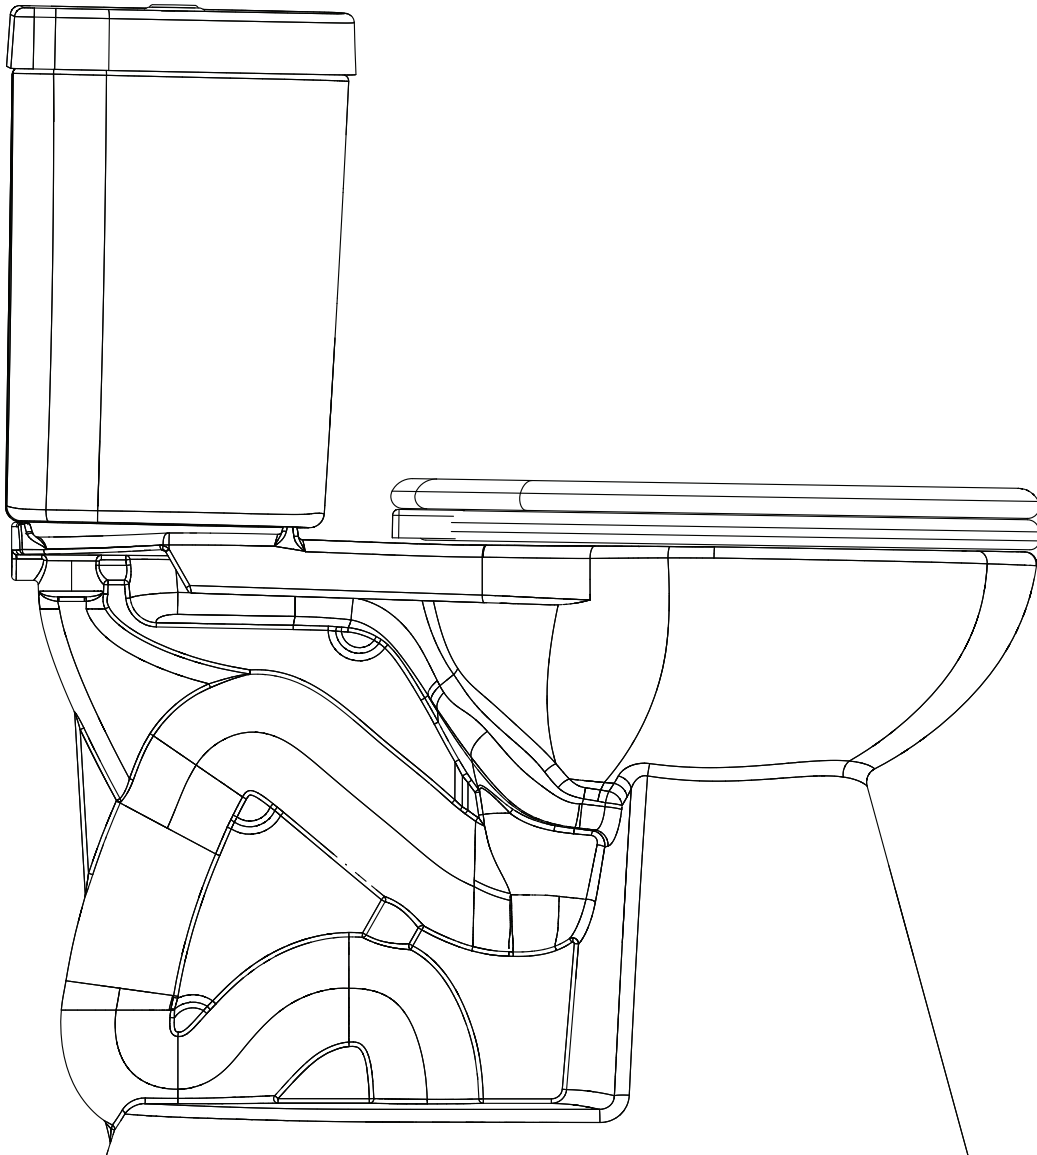

Drawing Title: Stealth Single Flush Round - Side View

Drawing #: Stealth_SF_RB_N7716&N7714

Scale: 1 to 5

PROPRIETARY AND CONFIDENTIAL

The design, concept, drawing and or data expressed here-in are proprietary and may not be used, produced, copied or shared with others, in whole or in part. It is expressly prohibited without the written permission of Niagara.