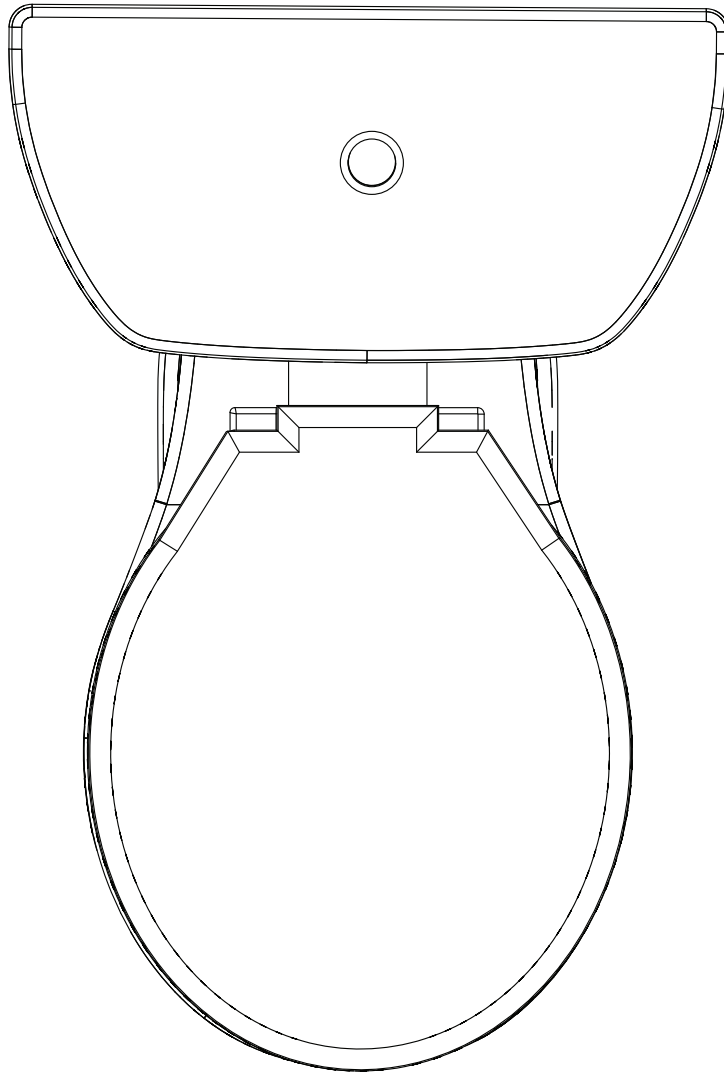

Drawing Title: Stealth Single Flush Round - Top View

Drawing #: Stealth_SF_RB_N7716&N7714

Scale: 1 to 5

PROPRIETARY AND CONFIDENTIAL

The design, concept, drawing and or data expressed here-in are proprietary and may not be used, produced, copied or shared with others, in whole or in part. It is expressly prohibited without the written permission of Niagara.