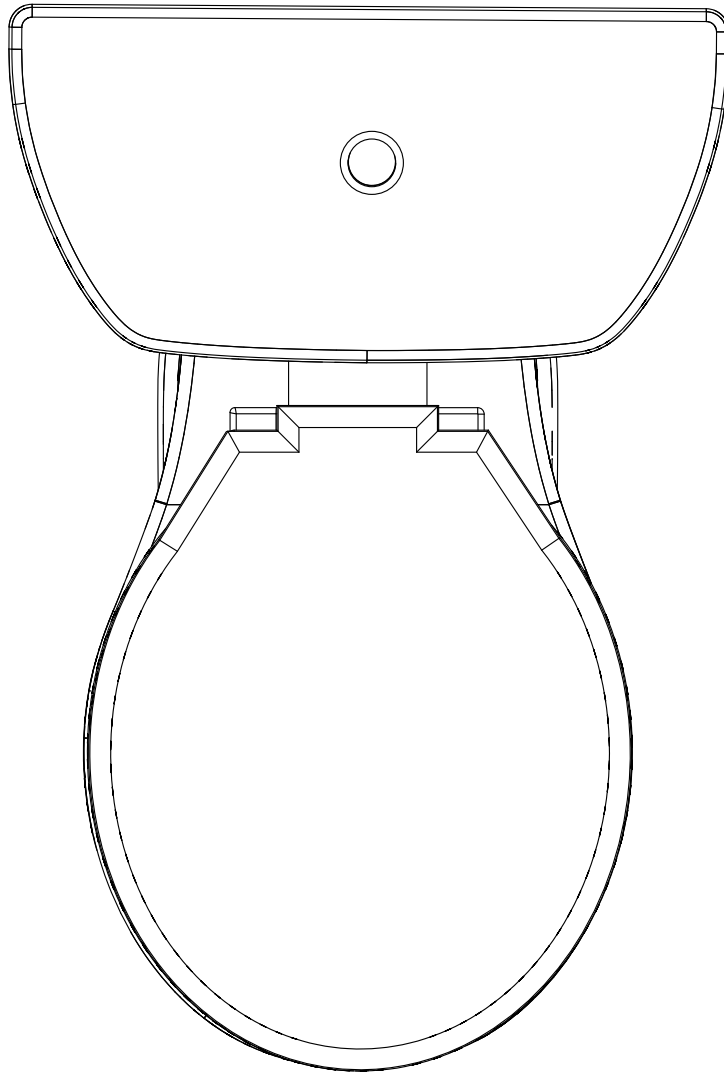

Drawing Title: Stealth Single Flush Round - Top View

Drawing #: Stealth_SF_RB_N7716&N7714

Scale: 1 to 5

STEALTH[®]

PROPRIETARY AND CONFIDENTIAL

The design, concept, drawing and or data expressed here-in are proprietary and may not be used, produced, copied or shared with others, in whole or in part. It is expressly prohibited without the written permission of Niagara Conservation.